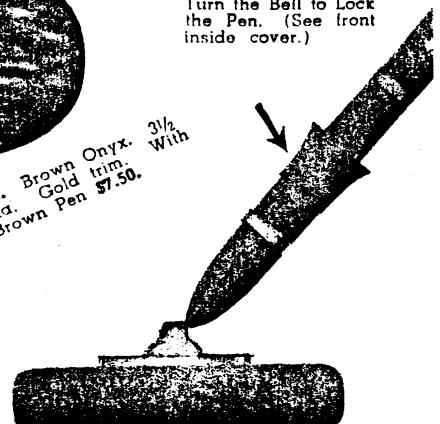

G355 AB1OM. Brown and Cream Plastic. 3 1/2 x 5 inches. Gold trim. With No. 5 Brown Pen \$7.50.

G345 AB1IL. Brown Onyx. 3 1/2 inches dia. Gold trim. With No. 5 Brown Pen \$7.50.

SHEAFFER'S DRY-PROOF SOCKET
Turn the Bell to Lock the Pen. (See front inside cover.)